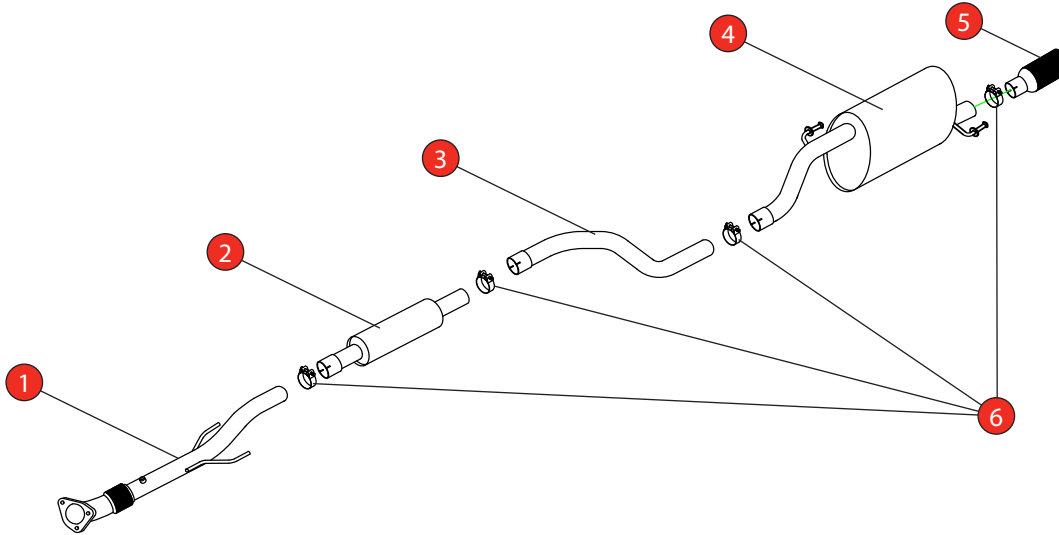

Car	Vauxhall Corsa 'E' 1.4	Part No.	SVX068C
Year	2014-2019	Fit Kits	047FK
Notes	Where not supplied use original fittings	Features	Pipe Diameter:- 63.5mm / 2.5"

Estimated Fitting Time: 60 Minutes

NO.	PART NO.	DESCRIPTION	QTY
1	828GM	Front Pipe	1
2	804GM	Resonated Centre Section	1
3	806GM	Link Pipe	1
4	861GM	Rear Silencer	1
5	Z023.10055	Ø100mm Black Ceramic Coated Daytona Trim	1
Fit Kit			
6	Z016.10064	63-68mm Clamp	4

E-MARK	N/A
DATE	10/06/20
ISSUE	00
AUTHORISED	M.Ydlibi

NOTE: ENSURE SCORPION SYSTEM IS CLEAR OF MOVING PARTS AND ALL ORIGINAL FUNCTIONS WORK CORRECTLY.

STAY CONNECTED TO RED POWER.